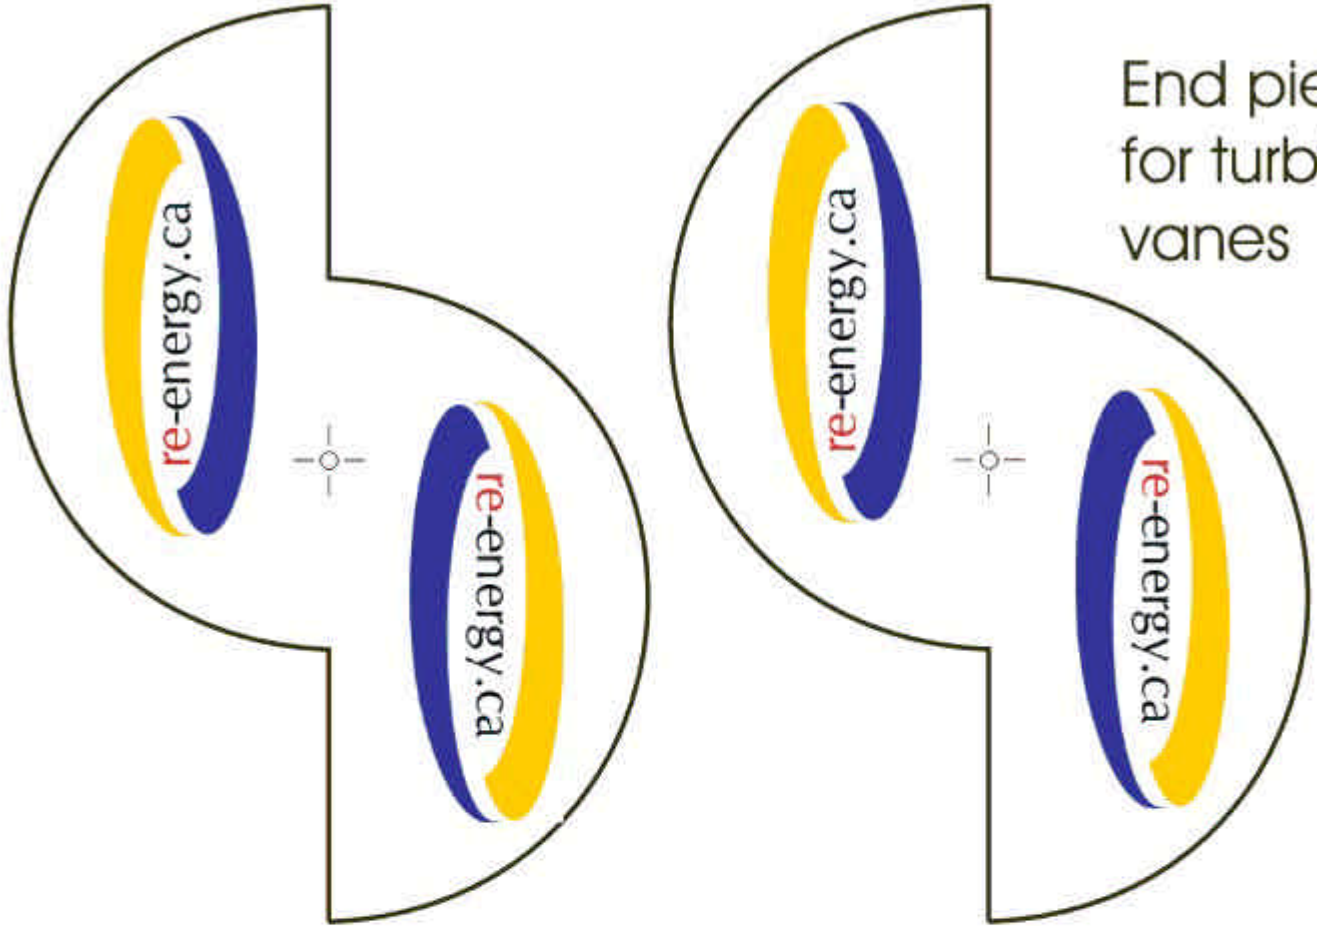

This page should be printed on 8 1/2" x 11" (letter size)

Rotor Templates

End pieces for turbine vanes

Rotor Disk